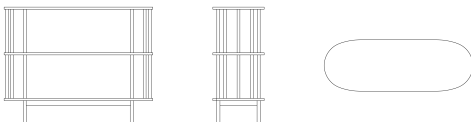

CERTIFICATIONS

VIEWES

ADDED VALUE

- Stylish and versatile
- Available in oak and birch
- Any color
- Tested for public use and meets the requirements for durability & safety, set forth in the following standard, EN 16121

ACCESSORIES

- Frame in birch or oak
- Frame in any color

REUSE

- Solid wood (leg stand)